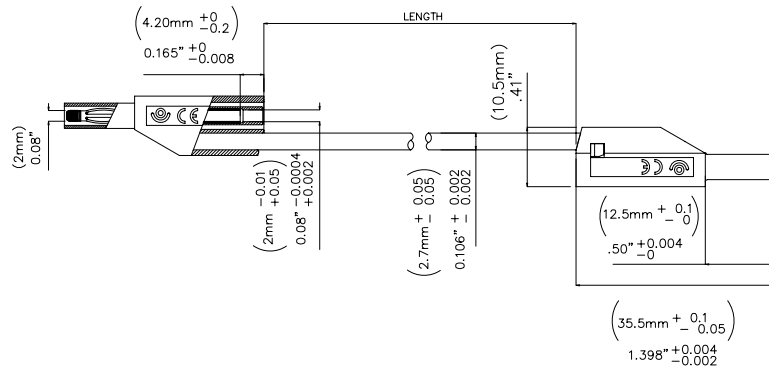

Model 72920
2mm SAFETY Sheathed Patch Cords

Features

- Multi-stacking 2mm safety sheathed male/male patch cord, PVC
- Rating: 600V Cat II
- 10A Max.

Materials

- Plug Body: Nickel Plated Brass
- Spring: Nickel plated Beryllium copper
- Spring tip: Polysulfone
- Insulation: Polpropylene.
- Wire Insulation: PVC.

Ordering Information

Model: 72920-Length-Color
 Lengths: 20 inch (50cm) or 39in (100mm)
 Colors: Black (-0) or Red (-2)

Specifications

Operating Temperature	-20 °C to +80 °C
Max Current	10A
Max Voltage	600 V CAT II
Max Resistance	15 m Ω at 20 inch 20 m Ω at 39 inch

All dimensions are in inches. Tolerances (except noted): .xx = ±.02" (.51 mm), .xxx = ±.005" (.127 mm). All specifications are to the latest revisions. Specifications are subject to change without notice. Registered trademarks are the property of their respective companies.