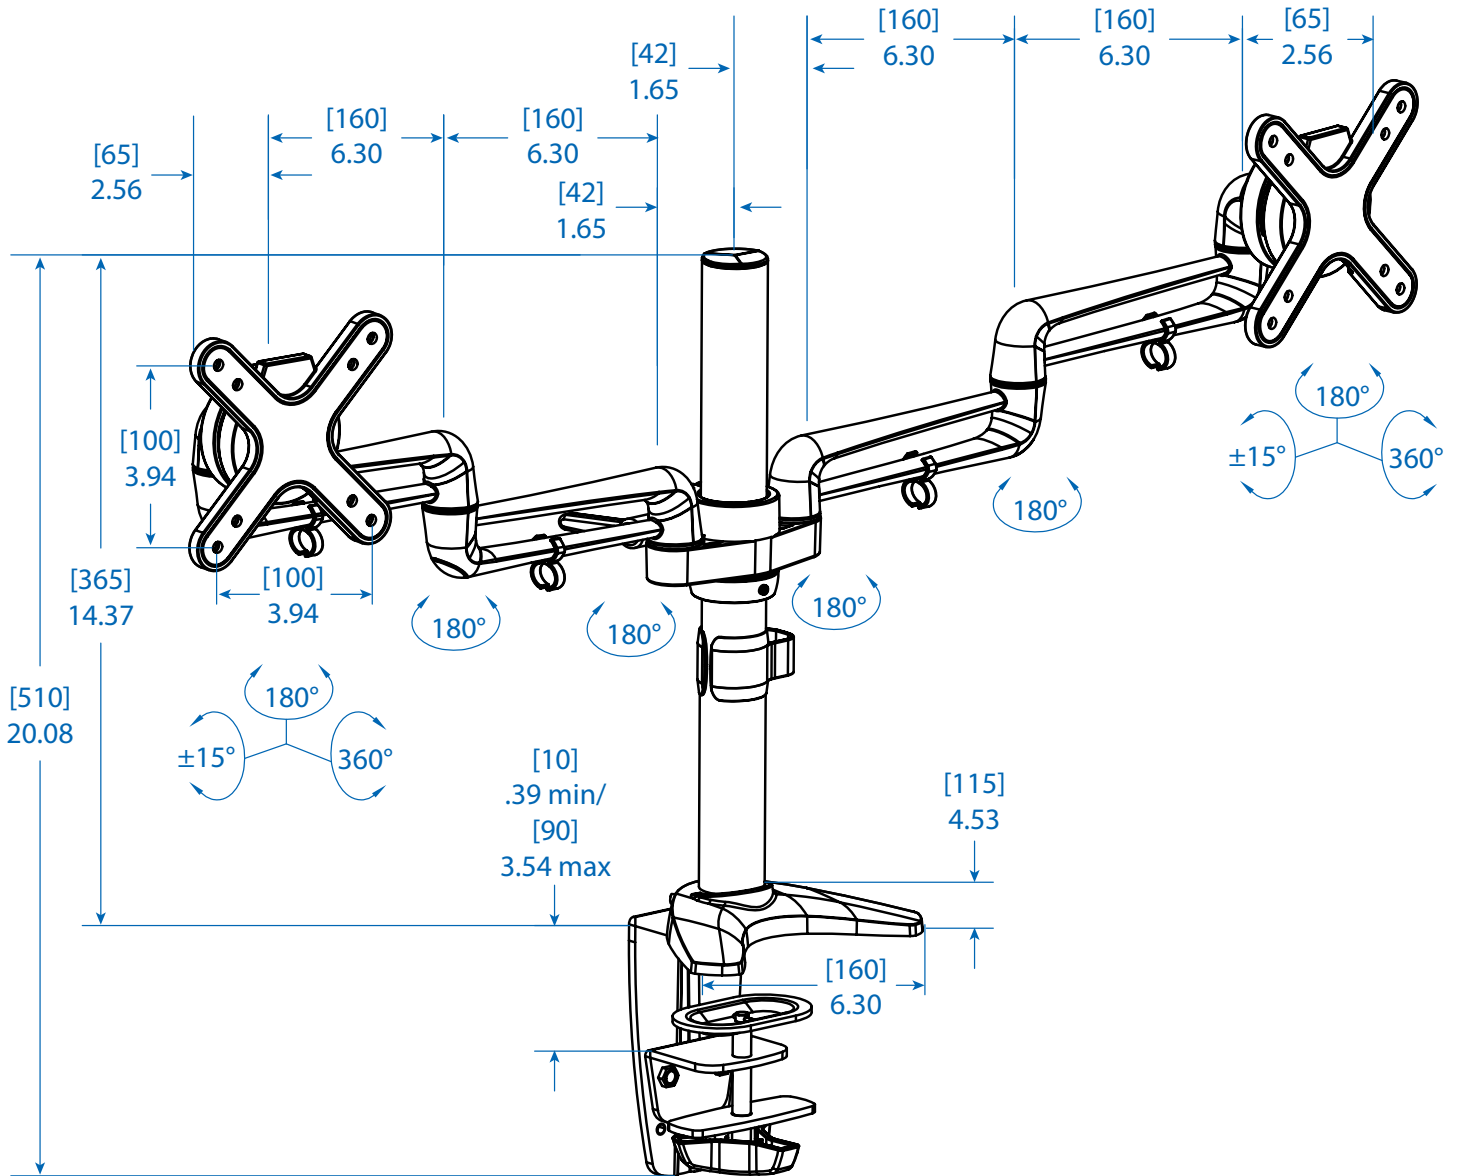

MODEL:

DDR1327SDFC

Dimensions: [mm] INCHES

Tripp Lite has a policy of continuous improvement. Specifications are subject to change without notice.

1111 W. 35th Street
Chicago, IL 60609 USA
773.869.1234
www.tripplite.com