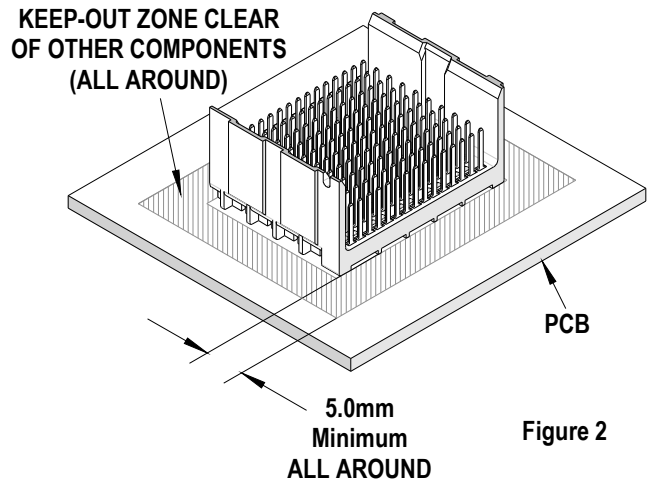

Tool Restrictions

In order for this tool to function, there is a “Keep-Out Zone” of .197” (5.00mm) around the header that needs to be clear of other components. See Figure 2. This is a general requirement, regardless of the header being removed.

Note: Be sure that all parts of the removal tool will clear any components on the printed circuit board during use. Tape may also be placed over circuit traces or on the bottom of the PCB Support for added protection of the printed circuit board.

Tool Operation

Note: Some longer-length headers may need the following steps repeated, with the tool being re-applied along the length of the assembly.

1. Slide the PCB Supports and Lifting Jaws fully open. See Figure 3. Turn the Lifting Screw Knob counter-clockwise (CCW) until the Lifting Jaws are slightly below the PCB Supports. At this point, the end of the Lifting Screw will be nearly flush with the bottom of the Lifting Bar.

2. Move the tool down over the outside walls of the backplane housing. Note that the jaws have “teeth” that engage the recessed area of the housing (near the PCB surface). See Figure 4.

Note: The lifting jaws must engage the recesses in the housing so it can be lifted off the PCB.

3. Close the Lifting Jaws onto the backplane header housing. When the teeth are properly engaged in the recesses, the inside of the Lifting Jaws should be very close to the sides of the header housing. See Figure 5.