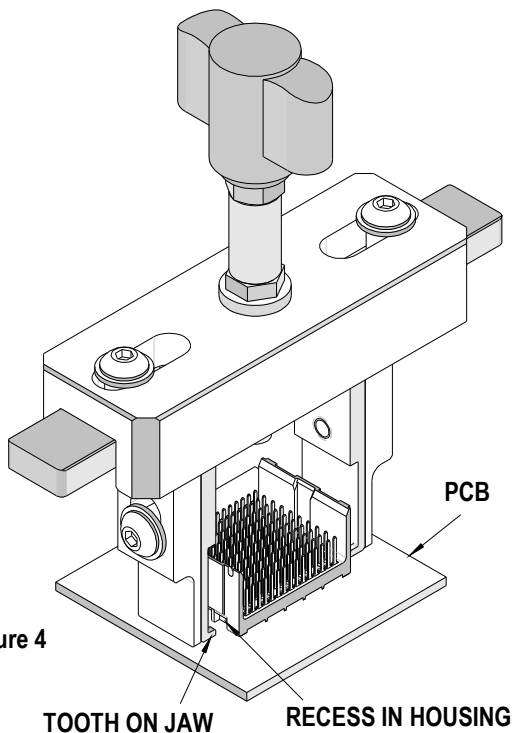

Tool Restrictions

In order for this tool to function, there is a “Keep-Out Zone” of .197” (5.00mm) around the header that needs to be clear of other components. See Figure 2. This is a general requirement, regardless of the header being removed.

Note: Be sure that all parts of the removal tool will clear any components on the printed circuit board during use. Tape may also be placed over circuit traces or on the bottom of the PCB Support for added protection of the printed circuit board.

Tool Operation

Note: Some longer-length headers may need the following steps repeated, with the tool being re-applied along the length of the assembly.

1. Slide the PCB Supports and Lifting Jaws fully open. See Figure 3. Turn the Lifting Screw Knob counter-clockwise (CCW) until the Lifting Jaws are slightly below the PCB Supports. At this point, the end of the Lifting Screw will be nearly flush with the bottom of the Lifting Bar.

2. Move the tool down over the outside walls of the backplane housing. Note that the jaws have “teeth” that engage the recessed area of the housing (near the PCB surface). See Figure 4.

Note: The lifting jaws must engage the recesses in the housing so it can be lifted off the PCB.

3. Close the Lifting Jaws onto the backplane header housing. When the teeth are properly engaged in the recesses, the inside of the Lifting Jaws should be very close to the sides of the header housing. See Figure 5.