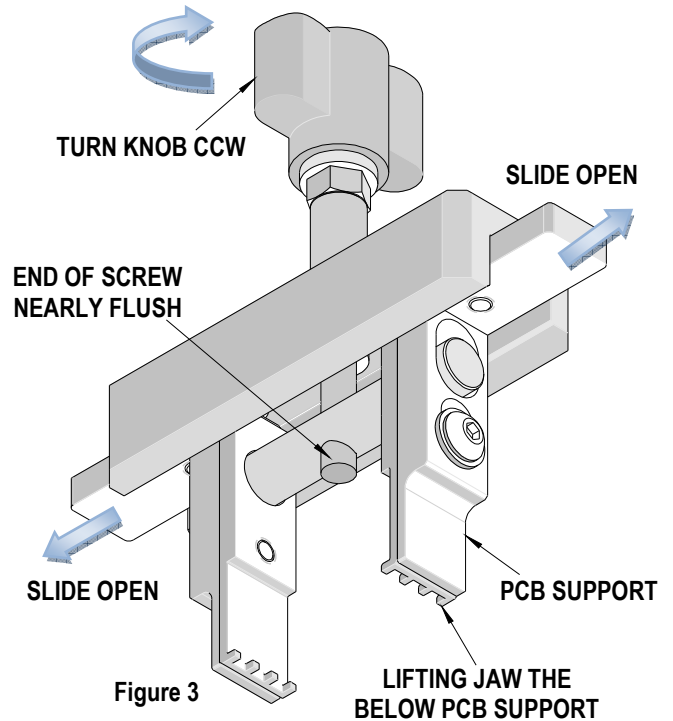

Tool Restrictions

In order for this tool to function, there is a “Keep-Out Zone” of .197” (5.00mm) around the header that needs to be clear of other components. See Figure 2. This is a general requirement, regardless of the header being removed.

Note: Be sure that all parts of the removal tool will clear any components on the printed circuit board during use. Tape may also be placed over circuit traces or on the bottom of the PCB Support for added protection of the printed circuit board.

Tool Operation

Note: Some longer-length headers may need the following steps repeated, with the tool being re-applied along the length of the assembly.

1. Slide the PCB Supports and Lifting Jaws fully open. See Figure 3. Turn the Lifting Screw Knob counter-clockwise (CCW) until the Lifting Jaws are slightly below the PCB Supports. At this point, the end of the Lifting Screw will be nearly flush with the bottom of the Lifting Bar.

2. Move the tool down over the outside walls of the backplane housing. Note that the jaws have “teeth” that engage the recessed area of the housing (near the PCB surface). See Figure 4.

Note: The lifting jaws must engage the recesses in the housing so it can be lifted off the PCB.

3. Close the Lifting Jaws onto the backplane header housing. When the teeth are properly engaged in the recesses, the inside of the Lifting Jaws should be very close to the sides of the header housing. See Figure 5.