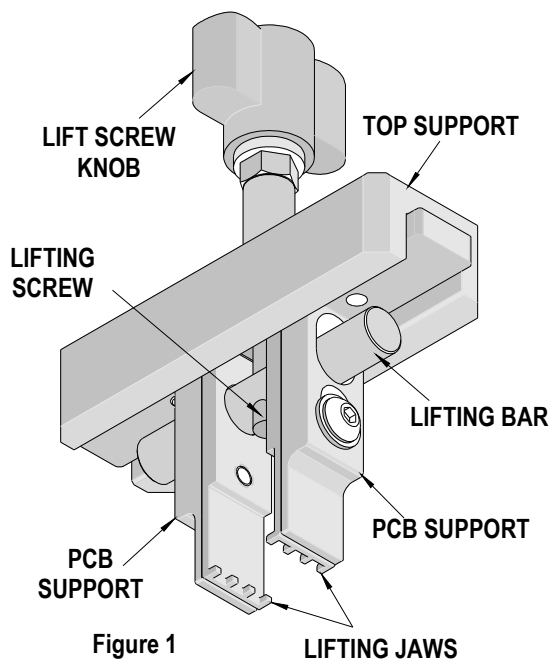

DESCRIPTION

Figure 1 illustrates the principal parts of the removal tool.

Figure 1

Tool Restrictions

In order for this tool to function, there is a “Keep-Out Zone” of .197” (5.00mm) around the header that needs to be clear of other components. See Figure 2. This is a general requirement, regardless of the header being removed.