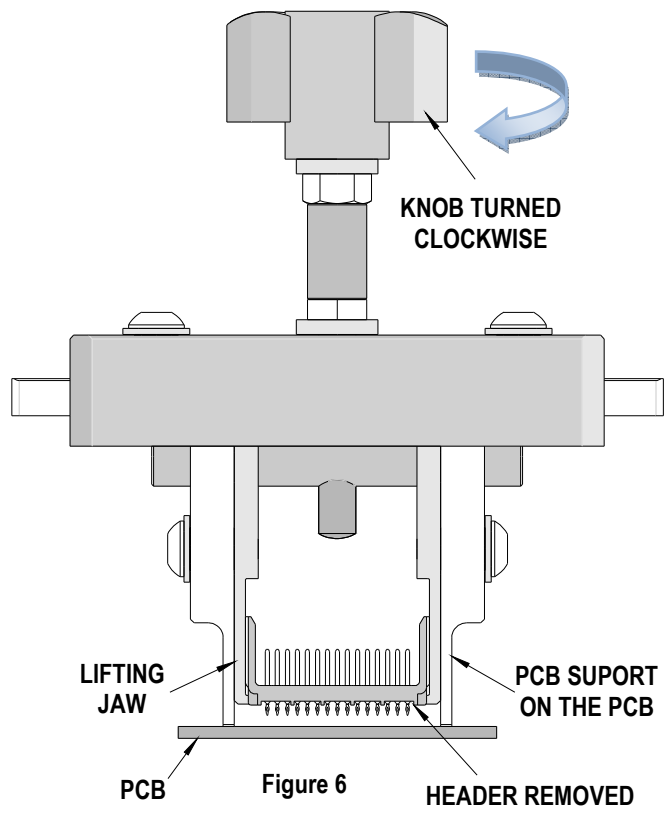

3. Close the Lifting Jaws onto the backplane header housing. When the teeth are properly engaged in the recesses, the inside of the Lifting Jaws should be very close to the sides of the header housing. See Figure 5.

Figure 5

4. Ideally, the Lift Screw should be centered on the width of the backplane assembly. This will prevent the header assembly from tilting as it is removed from the PCB. If the screw is off-center, the top of the tool (screw, Lifting Bar, and Top Support) can be slid over until centered. See Figure 5.
5. Turn the Lift Screw Knob clockwise (CW) until the PCB Supports contact the printed circuit board.
6. Continue turning the Lift Screw Knob clockwise (CW) until the backplane header is removed from the printed circuit board. See Figure 6.
7. Move the extraction tool away from the printed circuit board. Slide the PCB Supports and Lifting Jaws open to release the header from the tool. Discard the header.