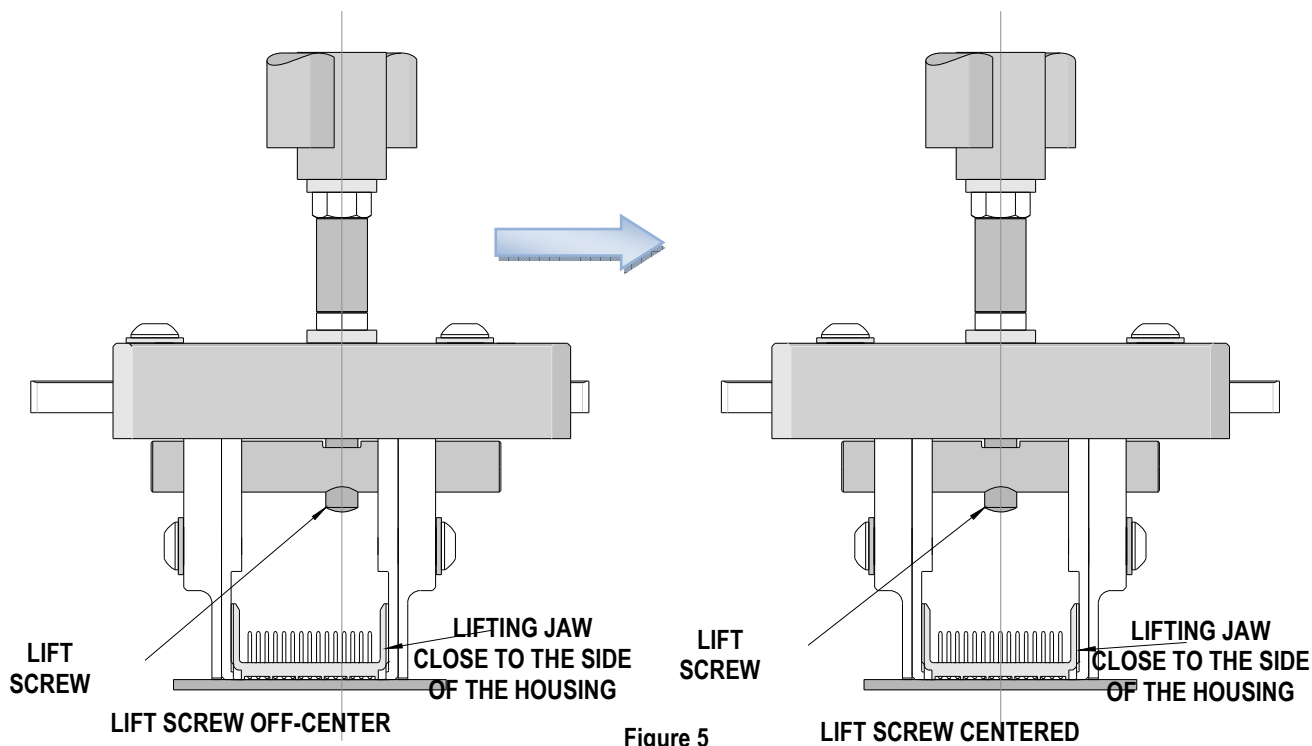

2. Move the tool down over the outside walls of the backplane housing. Note that the jaws have “teeth” that engage the recessed area of the housing (near the PCB surface). See Figure 4.

Note: The lifting jaws must engage the recesses in the housing so it can be lifted off the PCB.

3. Close the Lifting Jaws onto the backplane header housing. When the teeth are properly engaged in the recesses, the inside of the Lifting Jaws should be very close to the sides of the header housing. See Figure 5.

Figure 5

4. Ideally, the Lift Screw should be centered on the width of the backplane assembly. This will prevent the header assembly from tilting as it is removed from the PCB. If the screw is off-center, the top of the tool (screw, Lifting Bar, and Top Support) can be slid over until centered. See Figure 5.
5. Turn the Lift Screw Knob clockwise (CW) until the PCB Supports contact the printed circuit board.
6. Continue turning the Lift Screw Knob clockwise (CW) until the backplane header is removed from the printed circuit board. See Figure 6.
7. Move the extraction tool away from the printed circuit board. Slide the PCB Supports and Lifting Jaws open to release the header from the tool. Discard the header.