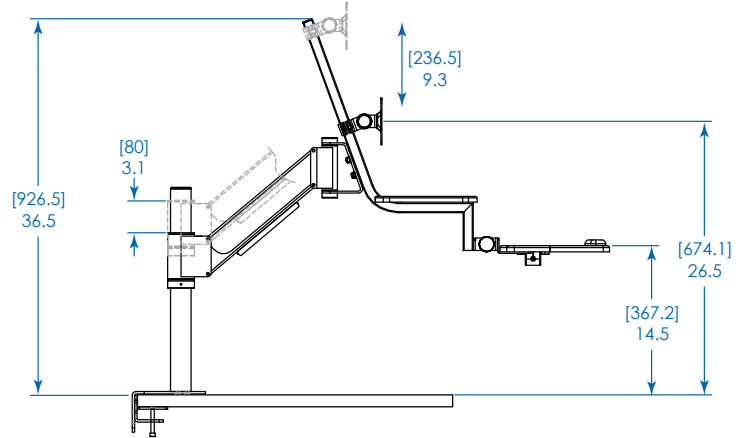

MODEL:

WWSS1327CP

Dimensions: [mm] INCHES

Tripp Lite has a policy of continuous improvement. Specifications are subject to change without notice.

TRIPP-LITE

1111 W. 35th Street
Chicago, IL 60609 USA
773.869.1234
www.tripplite.com