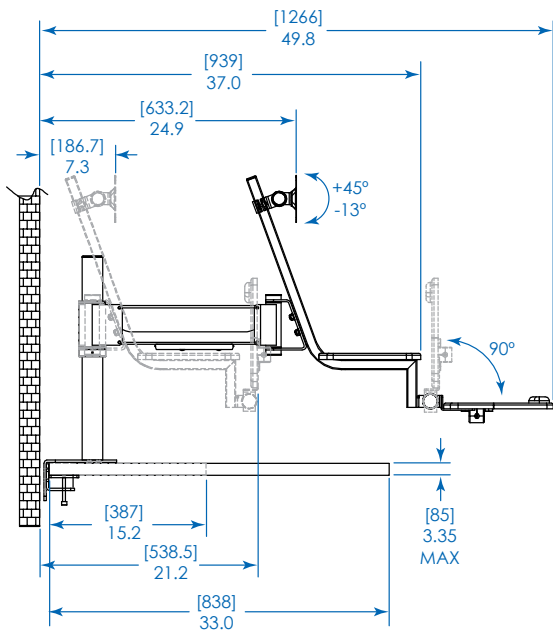

MODEL:

WWSS1327CP

Dimensions: [mm] INCHES

Tripp Lite has a policy of continuous improvement. Specifications are subject to change without notice.

TRIPP-LITE

1111 W. 35th Street
Chicago, IL 60609 USA
773.869.1234
www.tripplite.com