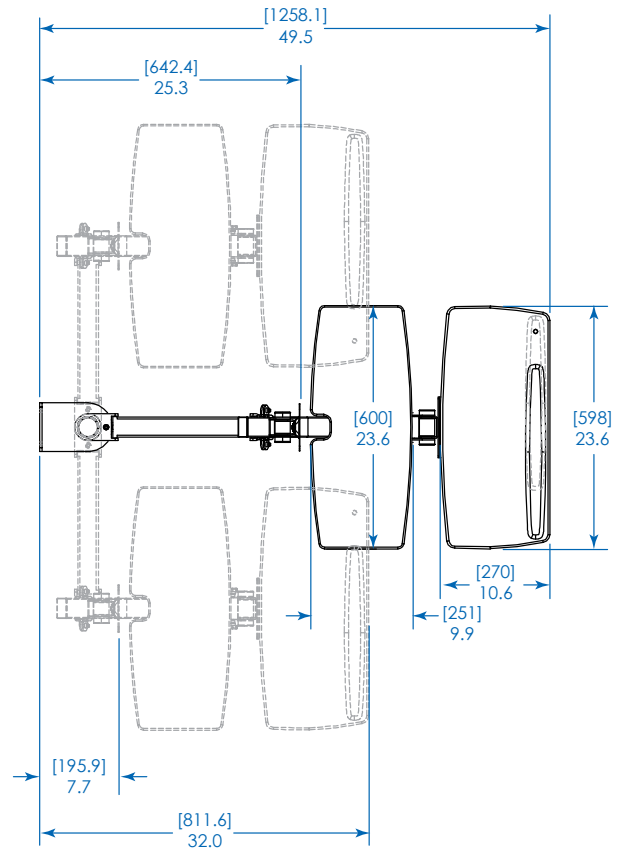

MODEL:

WWSS1327CP

Dimensions: [mm] INCHES

Tripp Lite has a policy of continuous improvement. Specifications are subject to change without notice.

TRIPP-LITE

1111 W. 35th Street
Chicago, IL 60609 USA
773.869.1234
www.tripplite.com