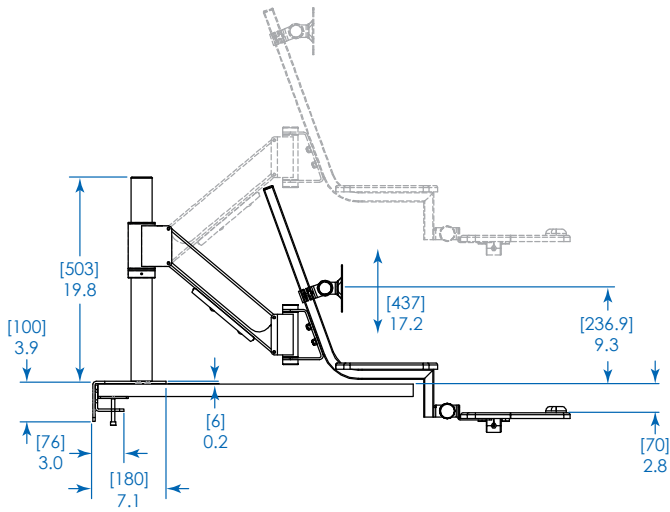

MODEL:

WWSS1327CP

Dimensions: [mm] INCHES

Tripp Lite has a policy of continuous improvement. Specifications are subject to change without notice.

TRIPP-LITE

1111 W. 35th Street
Chicago, IL 60609 USA
773.869.1234
www.tripplite.com